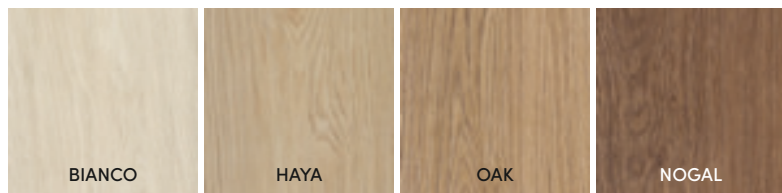

TIARE PORCELAIN TILE RECT. MATT 3DB

→ VOL II · PAG. 86

30X150CM · 12"X60"

WOOD COLLECTION

SHADE VARIATION:	SLIP RESISTANCE:	AVAILABLE SIZES:
V2	C1 / R9A	PORCELAIN TILE RECT MATT 3DB 30X150CM · 12X60" 23X120CM · 9"X47"