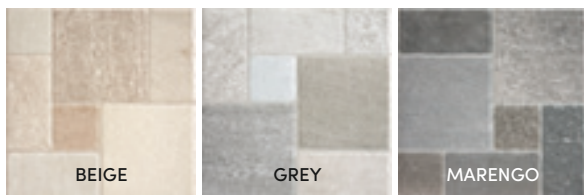

RUA PORCELAIN TILE MATT ANTI-SLIP

→ VOL II · PAG. 234

45X45CM · 18"X18"

RUSTIC COLLECTION

SHADE VARIATION: V3	SLIP RESISTANCE: C3/R11C	AVAILABLE SIZES:
		PORCELAIN TILE MATT ANTI-SLIP
		45X45CM · 18"X18"