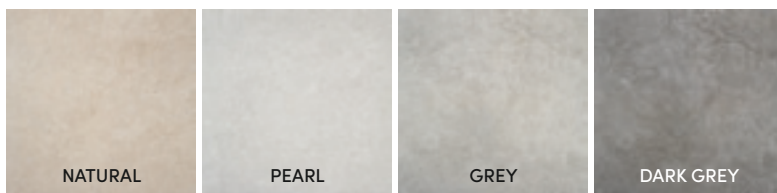

ARENITE PORCELAIN TILE RECT. MATT

→ VOL I · PAG. 22

30X60CM · 12"X24"

STONE COLLECTION

SHADE VARIATION:	SLIP RESISTANCE:	AVAILABLE SIZES:		
V2	C1/ R10B	PORCELAIN TILE RECT. MATT	PORCELAIN TILE RECT. MATT ANTI-SLIP	PORCELAIN TILE RECT. ANTI-SLIP 20mm · 0.78" THICKNESS
		100X100CM · 40"X40" 60X120CM · 24"X47" 60X60CM · 24"X24" 30X60CM · 12"X24"	100X100CM · 40"X40"	60X90CM · 24"X36" 60X60CM · 24"X24"