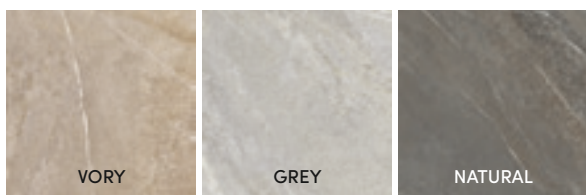

SARKIR PORCELAIN TILE RECT. ANTI-SLIP

→ VOL I · PAG. 184

2OUT 60X90CM · 24"X36" | 20mm · 0,78" THICKNESS

STONE COLLECTION

SHADE VARIATION:	SLIP RESISTANCE:	AVAILABLE SIZES:				
V3	C3 / R11C	PORCELAIN CLAY TILE RECT SATIN	PORCELAIN TILE RECT. MATT	PORCELAIN TILE MATT	PORCELAIN TILE RECT. MATT ANTI-SLIP	PORCELAIN TILE RECT. ANTI-SLIP 20mm · 0.78" THICKNESS
		100X100CM · 40"X40" 60X120CM · 24"X47"	60X120CM · 24"X47" 75X75CM · 30"X30"	60X60CM · 24"X24"	60X120CM · 24"X47"	60X90CM · 24"X36" 60X60CM · 24"X24"