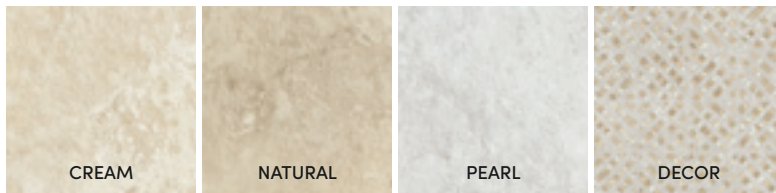

POETRY PORCELAIN TILE RECT. MATT 3DB

→ VOL I · PAG. 320

60X120CM · 24"X47"

MARBLE COLLECTION

SHADE VARIATION:	SLIP RESISTANCE:	AVAILABLE SIZES:	
V4	C1/R9A	PORCELAIN TILE RECT. MATT 3DB 120X120CM · 47"X47" 60X120CM · 24"X47" 75X75CM · 30"X30"	PORCELAIN TILE RECT. MATT 30X60CM · 12"X24"

PURITY PORCELAIN TILE RECT. POLISHED

→ VOL I · PAG. 334

60X120CM · 24"X47"

MARBLE COLLECTION

SHADE VARIATION:	SLIP RESISTANCE:	AVAILABLE SIZES:			
V2	-	PORCELAIN TILE RECT. POLISHED 120X120CM · 47"X47" 60X120CM · 24"X47"	PORCELAIN CLAY TILE RECT. SATIN 100X100CM · 40"X40" 60X120CM · 24"X47" 75X75CM · 30"X30"	PORCELAIN CLAY TILE SATIN 30X60CM · 12"X24"	RED BODY WALL TILE GLOSSY 25X50CM · 10"X30"