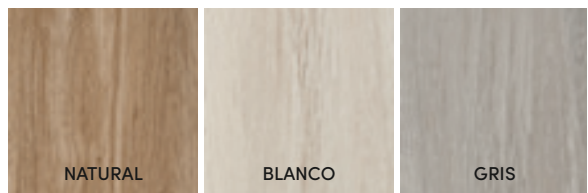

TORVIL PORCELAIN TILE MATT

→ VOL II · PAG. 90

23X120CM · 9"X47"

WOOD COLLECTION

SHADE VARIATION:	SLIP RESISTANCE:	AVAILABLE SIZES:	
V3	C1 / R9A	PORCELAIN TILE MATT 23X120CM · 9"X47"	GRES FLOOR TILE MATT 20,5X61,5CM · 8"X24"