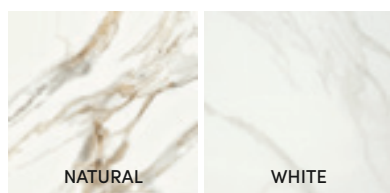

LUMIERE PORCELAIN TILE RECT. MATT

→ VOL I · PAG. 304

60X120CM · 24"X47"

MARBLE COLLECTION

SHADE VARIATION:	SLIP RESISTANCE:	AVAILABLE SIZES:				
V3	C1 / R19A	PORCELAIN TILE RECT. POLISHED	PORCELAIN TILE RECT. MATT	PORCELAIN CLAY TILE RECT. SATIN	WHITE BODY WALL TILE RECT. MATT	RED BODY WALL TILE GLOSSY
		100X100CM · 40"X40" 60X120CM · 24"X47"	100X100CM · 40"X40" 60X120CM · 24"X47" 60X60CM · 24"X24"	75X150CM · 30"X60" 60X120CM · 24"X47" 30X60CM · 12"X24"	33,3X90CM · 13"X36"	30X60CM · 13"X36"