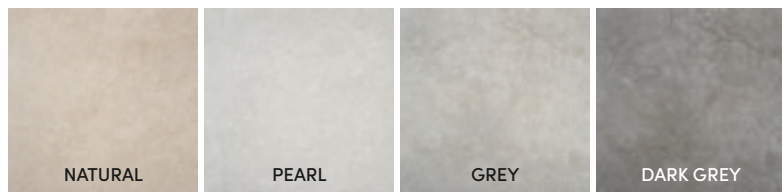

ARENITE PORCELAIN TILE RECT. MATT **ANTI-SLIP**

→ VOL I · PAG. 26

2OUT 60X90CM · 24"X36" | 20mm · 0,78" THICKNESS

STONE COLLECTION

SHADE VARIATION:	SLIP RESISTANCE:	AVAILABLE SIZES:		
V2	C3/ R11C	PORCELAIN TILE RECT. MATT	PORCELAIN TILE RECT. MATT ANTI-SLIP	PORCELAIN TILE RECT. ANTI-SLIP 20mm · 0.78" THICKNESS
		100X100CM · 40"X40" 60X120CM · 24"X47" 60X60CM · 24"X24" 30X60CM · 12"X24"	100X100CM · 40"X40"	60X90CM · 24"X36" 60X60CM · 24"X24"