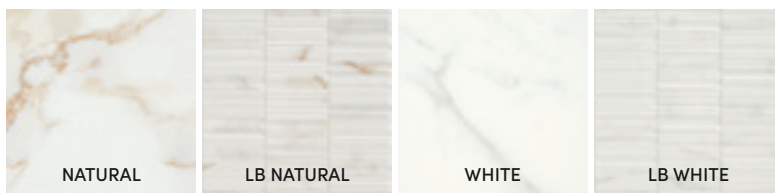

LUMIERE WHITE BODY WALL TILE RECT. MATT

→ VOL I · PAG. 304

33,3X90CM · 13"X36"

MARBLE COLLECTION

SHADE VARIATION:	AVAILABLE SIZES:				
V3	PORCELAIN TILE RECT. POLISHED	PORCELAIN TILE RECT. MATT	PORCELAIN CLAY TILE RECT. SATIN	WHITE BODY WALL TILE RECT. MATT	RED BODY WALL TILE GLOSSY
	100X100CM · 40"X40" 60X120CM · 24"X47"	100X100CM · 40"X40" 60X120CM · 24"X47" 60X60CM · 24"X24"	75X150CM · 30"X60" 60X120CM · 24"X47" 30X60CM · 12"X24"	33,3X90CM · 13"X36"	30X60CM · 13"X36"