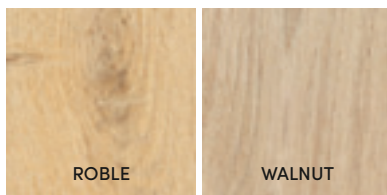

RIGEL PORCELAIN TILE MATT INOUT

→ VOL II · PAG. 74

15X90CM · 6"X36"

WOOD COLLECTION

SHADE VARIATION: V3	SLIP RESISTANCE: C3 / R10C	AVAILABLE SIZES:	
		PORCELAIN TILE MATT INOUT 23X120CM · 9"X47"	15X90CM · 6"X36"