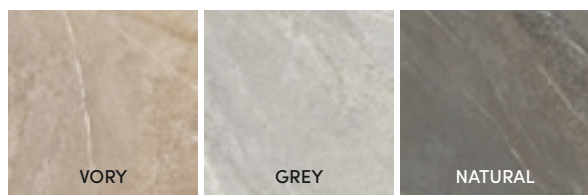

SARKIR PORCELAIN TILE RECT. ANTI-SLIP

→ VOL I · PAG. 180

60X120CM · 24"X47"

STONE COLLECTION

SHADE VARIATION:	SLIP RESISTANCE:	AVAILABLE SIZES:				
V3	C3 / R11C	PORCELAIN CLAY TILE RECT SATIN	PORCELAIN TILE RECT. MATT	PORCELAIN TILE MATT	PORCELAIN TILE RECT. MATT ANTI-SLIP	PORCELAIN TILE RECT. ANTI-SLIP 20mm · 0.78" THICKNESS
		100X100CM · 40"X40" 60X120CM · 24"X47"	60X120CM · 24"X47" 75X75CM · 30"X30"	60X60CM · 24"X24"	60X120CM · 24"X47"	60X90CM · 24"X36" 60X60CM · 24"X24"