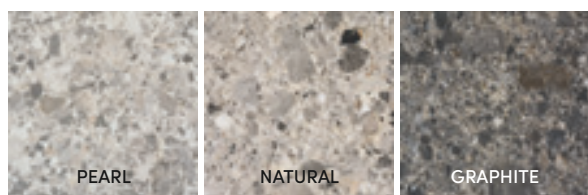

INLAY PORCELAIN TILE RECT. MATT ANTI-SLIP

→ VOL I · PAG. 112

2OUT 60X120CM · 24"X47" | 20mm · 0,78" THICKNESS

STONE COLLECTION

SHADE VARIATION:	SLIP RESISTANCE:	AVAILABLE SIZES:		
V3	C3 / R11C	PORCELAIN TILE RECT. POLISHED	PORCELAIN TILE RECT. MATT	PORCELAIN TILE RECT. ANTI-SLIP 20mm · 0.78" THICKNESS
		60X120CM · 24"X47"	60X120CM · 24"X47"	60X120CM · 24"X47"