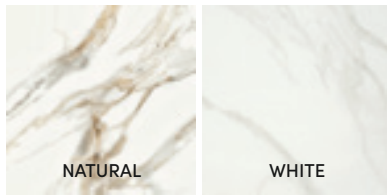

LUMIERE PORCELAIN TILE RECT. POLISHED

→ VOL I · PAG. 302

100X100CM · 40"X40"

MARBLE COLLECTION

SHADE VARIATION:	SLIP RESISTANCE:	AVAILABLE SIZES:				
V3	-	PORCELAIN TILE RECT. POLISHED	PORCELAIN TILE RECT. MATT	PORCELAIN CLAY TILE RECT. SATIN	WHITE BODY WALL TILE RECT. MATT	RED BODY WALL TILE GLOSSY
		100X100CM · 40"X40"	100X100CM · 40"X40"	75X150CM · 30"X60"	33,3X90CM · 13"X36"	30X60CM · 13"X36"
		60X120CM · 24"X47"	60X120CM · 24"X47"	60X120CM · 24"X47"		
			60X60CM · 24"X24"	30X60CM · 12"X24"