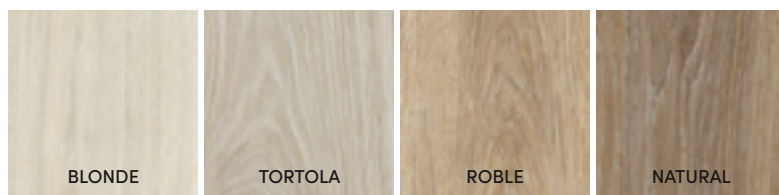

RAEL PORCELAIN TILE RECT. MATT **3DB**

→ VOL II · PAG. 50

23X120CM · 9"X47"

WOOD COLLECTION

SHADE VARIATION: V3	SLIP RESISTANCE: C1 / R9A	AVAILABLE SIZES: PORCELAIN TILE RECT. MATT 3DB 30X150CM · 12X60" 23X120CM · 9"X47"