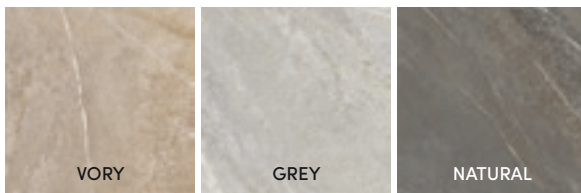

SARKIR PORCELAIN TILE RECT. MATT

→ VOL I · PAG. 180

75X75CM · 30"X30"

STONE COLLECTION

VORY

GREY

NATURAL

SHADE VARIATION:	SLIP RESISTANCE:	AVAILABLE SIZES:				
V3	-	PORCELAIN CLAY TILE RECT SATIN	PORCELAIN TILE RECT. MATT	PORCELAIN TILE MATT	PORCELAIN TILE RECT. MATT ANTI-SLIP	PORCELAIN TILE RECT. ANTI-SLIP 20mm · 0.78" THICKNESS
		100X100CM · 40"X40"	60X120CM · 24"X47"	60X60CM · 24"X24"	60X120CM · 24"X47"	60X90CM · 24"X36"
		60X120CM · 24"X47"	75X75CM · 30"X30"			60X60CM · 24"X24"