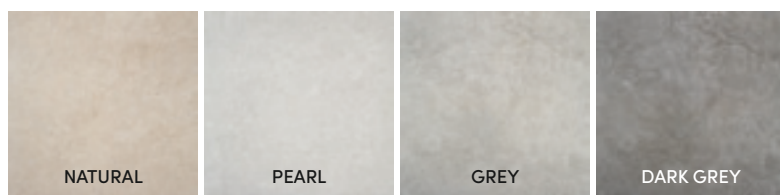

AMSTEL PORCELAIN TILE RECT. MATT **INOUT**

→ VOL I · PAG. 122

2OUT 60X60CM · 24"X24" | 20mm · 0,78" THICKNESS

CONCRETE COLLECTION

SHADE VARIATION:	SLIP RESISTANCE:	AVAILABLE SIZES:		
V3	C3 / R10C	PORCELAIN TILE RECT. MATT INOUT 60X120CM · 24"X47" 100X100CM · 40"X40" 60X60CM · 24"X24"	PORCELAIN TILE MATT INOUT 30X60CM · 12"X24" 45X45CM · 18"X18"	PORCELAIN TILE RECT. 20mm · 0.78" THICKNESS INOUT 60X60CM · 24"X24"

ARENITE PORCELAIN TILE RECT. MATT **ANTI-SLIP**

→ VOL I · PAG. 26

2OUT 60X60CM · 24"X24" | 20mm · 0,78" THICKNESS

STONE COLLECTION

NATURAL

PEARL

GREY

DARK GREY

SHADE VARIATION:	SLIP RESISTANCE:	AVAILABLE SIZES:		
V2	C3 / R11C	PORCELAIN TILE RECT. MATT 100X100CM · 40"X40" 60X120CM · 24"X47" 60X60CM · 24"X24" 30X60CM · 12"X24"	PORCELAIN TILE RECT. MATT ANTI-SLIP 100X100CM · 40"X40"	PORCELAIN TILE RECT. ANTI-SLIP 20mm · 0.78" THICKNESS 60X90CM · 24"X36" 60X60CM · 24"X24"