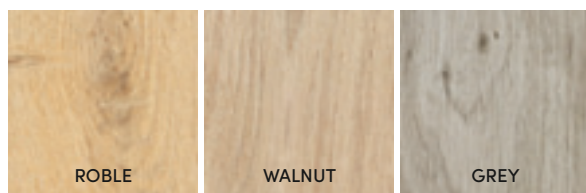

RIGEL PORCELAIN TILE RECT. MATT **INOUT**

→ VOL II · PAG. 74

23X120CM · 9"X47"

WOOD COLLECTION

SHADE VARIATION: V3	SLIP RESISTANCE: C3 / R10C	AVAILABLE SIZES:	
		PORCELAIN TILE RECT. MATT INOUT 23X120CM · 9"X47"	PORCELAIN TILE MATT INOUT 15X90CM · 6"X36"