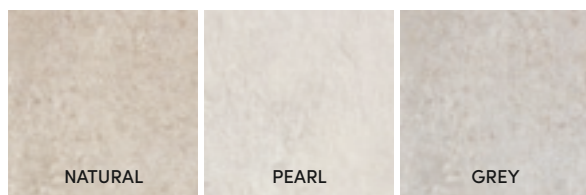

CRASSANA PORCELAIN TILE MATT INOUT

→ VOL II · PAG. 138

45X45CM · 18"X18"

CONCRETE COLLECTION

SHADE VARIATION:	SLIP RESISTANCE:	AVAILABLE SIZES:			
V3	C3 / R10C	PORCELAIN TILE RECT. MATT INOUT 100X100CM · 40"X40" 60X120CM · 24"X47" 60X60CM · 24"X24" 30X60CM · 12"X24"	PORCELAIN TILE MATT INOUT 45X45CM · 18"X18"	PORCELAIN TILE RECT. ANTI-SLIP 20mm · 0.78" THICKNESS 60X90CM · 24"X36" 60X60CM · 24"X24"	RED BODY WALL TILE MATT 20X60 · 8"X24"