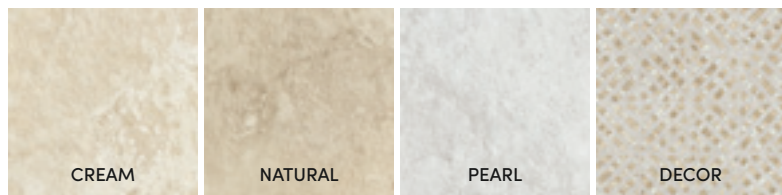

POETRY PORCELAIN TILE RECT. MATT 3DB

→ VOL I · PAG. 322

75X75CM · 30"X30"

MARBLE COLLECTION

SHADE VARIATION:	SLIP RESISTANCE:	AVAILABLE SIZES:	
V4	C1/R10B	PORCELAIN TILE RECT. MATT 3DB 120X120CM · 47"X47" 60X120CM · 24"X47" 75X75CM · 30"X30"	PORCELAIN TILE RECT. MATT 30X60CM · 12"X24"

PULSE PORCELAIN TILE RECT. MATT

→ VOL I · PAG. 150

75X75CM · 30"X30"

STONE COLLECTION

SHADE VARIATION:	SLIP RESISTANCE:	AVAILABLE SIZES:	
V3	C1 / R9A	PORCELAIN TILE RECT. MATT 75X75CM · 30"X30"	PORCELAIN TILE RECT. 20mm · 0.78" THICKNESS INOUT 60X60CM · 24"X24"