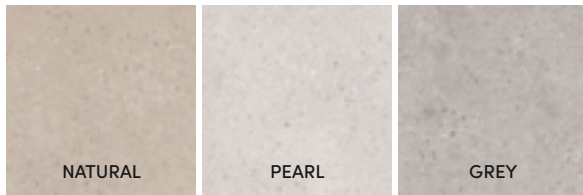

BOLTON PORCELAIN TILE RECT. MATT

→ VOL II · PAG. 128

60X120CM · 24"X47"

CONCRETE COLLECTION

SHADE VARIATION:	SLIP RESISTANCE:	AVAILABLE SIZES:	
V2	C1/R9A	PORCELAIN TILE RECT. MATT	PORCELAIN TILE MATT
		100X100CM · 40"X40"	60X60CM · 24X24"
		60X120CM · 24"X47"	30X60CM · 12"X24"
			45X45CM · 18X18"